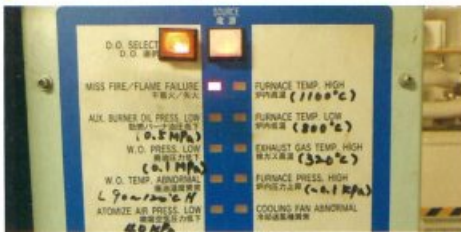

디테크 D-TECH

Calibration & Electric

TOTAL SERVICE : Ship inspection & repairing

■ CALIBRATION PART

- Cargo Monitoring System
- Oil Discharge Monitoring Equipment
- Portable Gas Detector
- Fixed Gas Detection System
- Vapour Return Line System
- Fire Detection System
- Oily Water Separator
- Pressure & Temperature Gauge
- U.T.I Meter
- Each Calibration & Repair

CALIBRATION PART

Cargo Monitoring System

Oil Discharge Monitoring Equipment

Portable Gas Detector

CALIBRATION PART

Fixed Gas Detection System

Vapour Return Line System

Fire Detection System

Oily Water Separator

Pressure & Temperature Gauge

U.T.I Meter

ELECTRIC PART

Safety Device Inspection

ACB Test

Steering Gear Inspection

Generator Inspection

Emergency Generator Inspection

ELECTRIC PART

Bilge Alarm Test

Insulation Inspection

Motor Repair

Panel Production & Modified Installation

Each Repair Electricity

Calibration & Electric