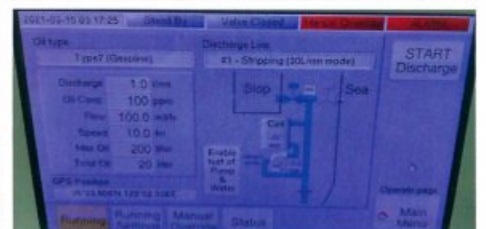

Oil Discharge Monitoring Equipment