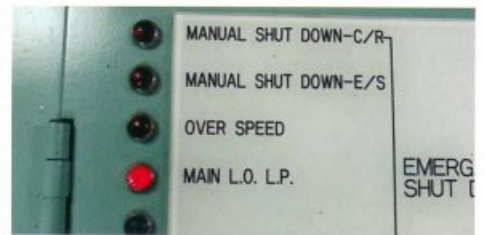

디테크 D-TECH

Calibration & Electric

TOTAL SERVICE : Ship inspection & repairing

■ CALIBRATION PART

- Cargo Monitoring System
- Oil Discharge Monitoring Equipment
- Portable Gas Detector
- Fixed Gas Detection System
- Vapour Return Line System
- Fire Detection System
- Oily Water Separator
- Pressure & Temperature Gauge
- U.T.I Meter
- Each Calibration & Repair

CALIBRATION PART

Cargo Monitoring System

Oil Discharge Monitoring Equipment

Portable Gas Detector

CALIBRATION PART

Fixed Gas Detection System

Vapour Return Line System

Fire Detection System

Oily Water Separator

Pressure & Temperature Gauge

U.T.I Meter

ELECTRIC PART

Safety Device Inspection

ACB Test

Steering Gear Inspection

Generator Inspection

Emergency Generator Inspection

ELECTRIC PART

Bilge Alarm Test

Insulation Inspection

Motor Repair

Panel Production & Modified Installation

Each Repair Electricity

Calibration & Electric